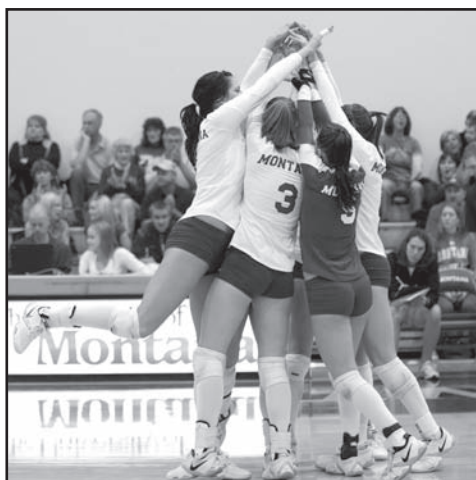

GRIZZLY MEDIA

Print Media
Missoulian : 406.523.5265

MONTANA TEAM NOTES

- Montana went 14-13 in 2008, tying for third in the Big Sky with a league record of 10-6. The Grizzlies advanced to the Big Sky tournament for the second time in coach Jerry Wagner's three seasons at Montana.
- Montana's 10 conference victories and third-place finish were the team's best Big Sky Conference performances since 1994.
- Montana returns one of the most experienced teams in the Big Sky in 2009, with five returning starters plus its starting libero.
- All four players who received postseason Big Sky honors return: Junior Jaimie Thibeault was a first team All-Big Sky selection, senior Taryn Wright and junior Amy Roberts were second team picks and junior Brittney Brown was voted the league's Top Newcomer.
- The Grizzlies will play in tournaments at Virginia Tech and UC Irvine/Long Beach State before hosting the Montana Invitational leading up to Big Sky Conference play.