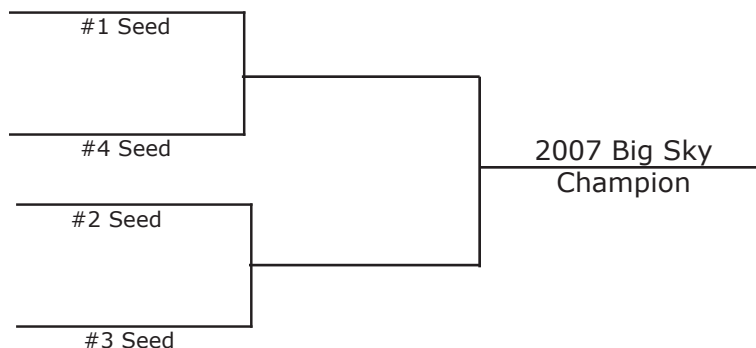

McCoy, a senior from La Mesa, Calif., helped the Hornets to a 2-0 win over San Jose State and a 5-1 victory over Fresno State. She had an assist on the game-winning goal and included a goal of her own in the win over the Spartans. Against the Bulldogs McCoy registered two assists, including the eventual game-winner. She is averaging one goal and one assist per game so far this year.

Others Nominated: Mahlleace Tomsin, Montana; Sarah Vallen, Northern Arizona; Natalie Blaylock, Weber State

Defense - Elizabeth Winkelblech, Northern Arizona
Senior Goalkeeper
Henderson, Nev.

Winkelblech, a senior from Henderson, Nev., helped lead the Lumberjacks to their best start in school history. She held both Liberty and Utah State scoreless, increasing her scoreless minutes streak to 394:53, a Lumberjack record. Against Liberty, Winkelblech saw nine shots and made two saves. Against USU she stopped seven shots and faced 12 corners.

Others Nominated: Maren Eves, Idaho State; Grace Harris, Montana; Mandy Trojan, Sacramento State; Rebecca Ritchie, Weber State

2007 Big Sky Soccer Preseason Coaches Poll

School (First-Place Votes)	Points
Sacramento State (2)	40
Montana (2)	39
Northern Arizona (1)	34
Weber State (2)	32
Idaho State (1)	30
Portland State	22
Northern Colorado	15
Eastern Washington	8

2007 BIG SKY CONFERENCE SOCCER CHAMPIONSHIP Nov. 8, 10 • HOSTED BY REGULAR SEASON CHAMPION